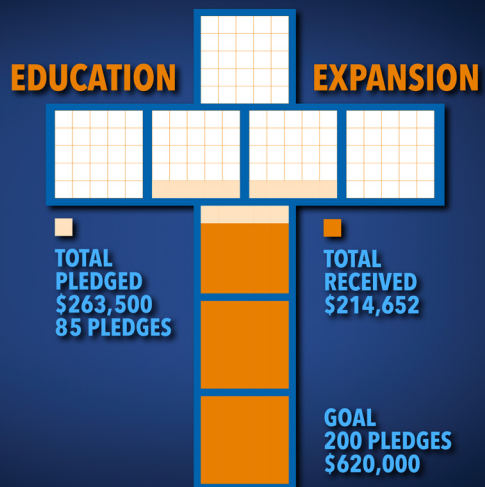

## MOVING FORWARD IN FAITH

Education Expansion to help thousands of kids & parents is underway. Our sensory education program will equip children for optimum future learning. Thank You for helping to grow joy, education and the gospel message in Largo. More help is still needed. You can help for only \$30 per week! Contact the office or pick up a pledge card today!  
[CTKLM.org/Give](http://CTKLM.org/Give)