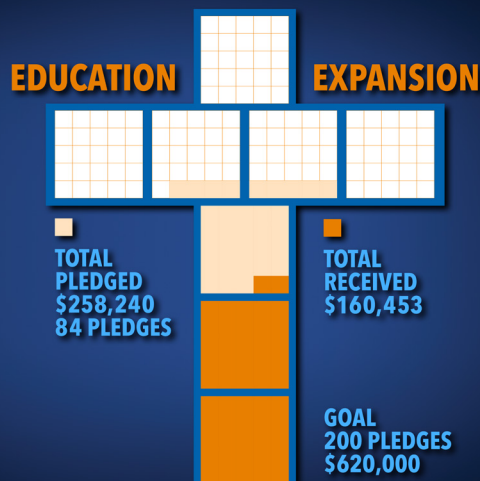

WELCOME TO CHRIST THE KING Lutheran Ministries

Pastor Joe
Senior Pastor
PastorJoe@CTKLM.org

11220 Oakhurst Rd
Largo, FL 33774
727-595-2117

WELCOME TO OUR FAMILY OF FAITH

We believe God brought you here for a purpose today - that He might make known His great love to you starting with the very moment you step foot on our campus. We are a family of faith. We invite you to join us on our journey as God prepares us to share His love with others. Join us for Bible Class, Sunday at 915a. When you're ready for the next step, learn more at a new members class. Please say "Hi" to our pastor, Welcome home!

CTKLM.org/Welcome

WORSHIP TIMES NEXT WEEK

YOU ARE WELCOME HERE AT CHRIST THE KING

Traditional Services

8a Sunday
11a Sunday

Contemporary Service

Communion Today

930a Sunday

A cry room is available in the Sanctuary for all worship services. Child activity bags are available from an usher - just ask.

Associate Memberships available for seasonal visitors!

MOVING FORWARD IN FAITH

Education Expansion to help thousands of kids & parents is underway. Our sensory education program will equip children for optimum future learning. Thank You for helping to grow joy, education and the gospel message in Largo. More help is still needed. You can help for only $30 per week! Contact the office or pick up a pledge card today!
CTKLM.org/Give