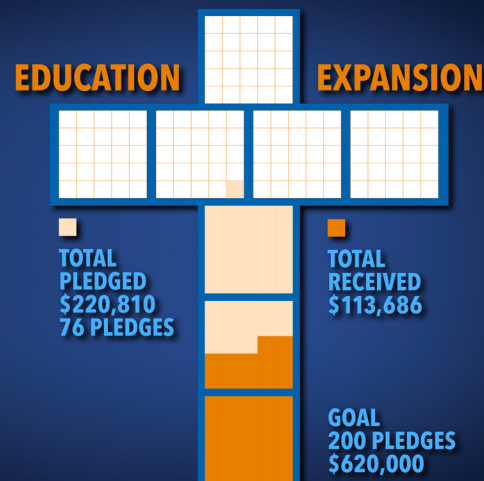

WELCOME TO CHRIST THE KING Lutheran Ministries

Pastor Joe
Senior Pastor
PastorJoe@CTKLM.org

11220 Oakhurst Rd
Largo, FL 33774
727-595-2117

WELCOME TO OUR FAMILY OF FAITH

We believe God brought you here for a purpose today - that He might make known His great love to you starting with the very moment you step foot on our campus. We are a family of faith. We invite you to join us on our journey as God prepares us to share His love with others. Join us for Bible Class, Sunday at 915a. When you're ready for the next step, learn more at a new members class. Please say "Hi" to our pastor, Welcome home!

CTKLM.org/Welcome

WORSHIP TIMES NEXT WEEK

YOU ARE WELCOME HERE AT CHRIST THE KING

Traditional Services

Communion Today

8a Sunday

11a Sunday

Contemporary Service

930a Sunday

A cry room is available in the Sanctuary for all worship services. Child activity bags are available from an usher - just ask.

Associate Memberships available for seasonal visitors!

MOVING FORWARD IN FAITH

Education Expansion to help thousands of kids & parents is underway. Our sensory education program will equip children for optimum future learning. Thank You for helping to grow joy, education and the gospel message in Largo. More help is still needed. You can help for only $30 per week! Contact the office or pick up a pledge card today!
CTKLM.org/Give