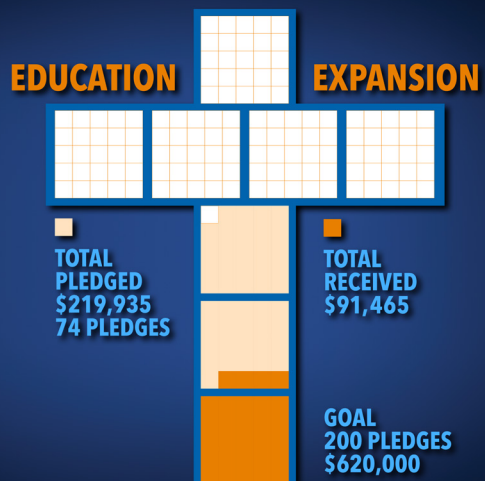

WELCOME TO CHRIST THE KING Lutheran Ministries

Pastor Joe
Senior Pastor
PastorJoe@CTKLM.org

11220 Oakhurst Rd
Largo, FL 33774
727-595-2117

WELCOME TO OUR FAMILY OF FAITH

We believe God brought you here for a purpose today - that He might make known His great love to you starting with the very moment you step foot on our campus. We are a family of faith. We invite you to join us on our journey as God prepares us to share His love with others. Join us for Bible Class, Sunday at 915a. When you're ready for the next step, learn more at a new members class. Please say "Hi" to our pastor, Welcome home!

CTKLM.org/Welcome

WORSHIP TIMES NEXT WEEK

YOU ARE WELCOME HERE AT CHRIST THE KING

Traditional Services

8a Sunday
11a Sunday

Contemporary Service

Communion Today

930a Sunday

A cry room is available in the Sanctuary for all worship services. Child activity bags are available from an usher - just ask.

Associate Memberships available for seasonal visitors!

MOVING FORWARD IN FAITH

Education Expansion to help thousands of kids & parents is underway. Our sensory education program will equip children for optimum future learning. Thank You for helping to grow joy, education and the gospel message right here in Largo. More help is still needed. You can help for only $30 per week!

CTKLM.org/Give